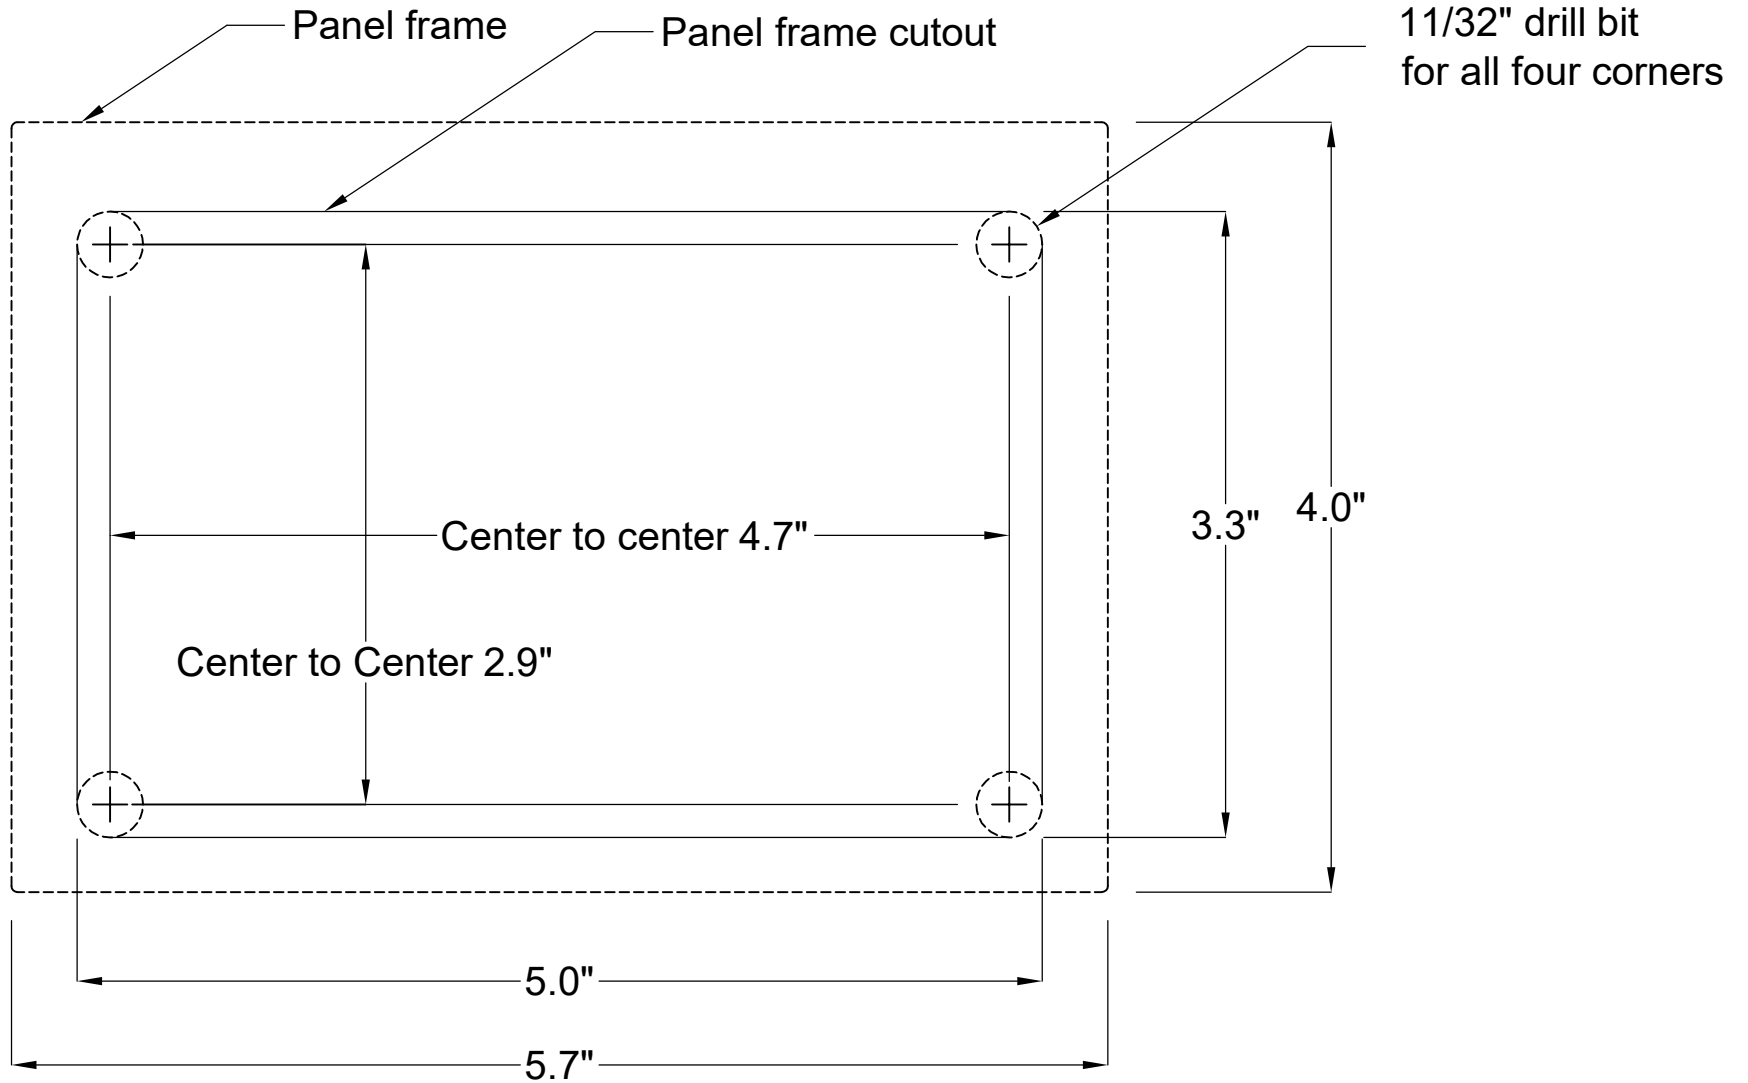

ST3 Cutout Template

NOTE:
To print actual size, set Page Scaling to NONE in the acrobat print dialog

CONFIDENTIAL
NOT TO BE COPIED WITHOUT
WRITTEN PERMISSION
BALBOA WATER GROUP
COPYRIGHTED
PRODUCT DRAWINGS
© 2020 BALBOA WATER GROUP