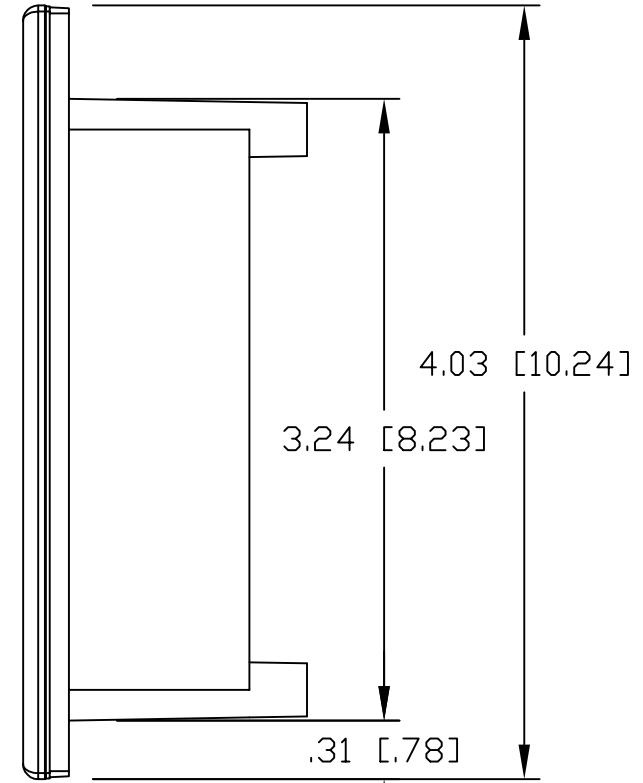

ST3 Cutout Template

NOTE:
To print actual size, set Page Scaling to NONE in the acrobat print dialog

CONFIDENTIAL
NOT TO BE COPIED WITHOUT
WRITTEN PERMISSION
BALBOA WATER GROUP
COPYRIGHTED
PRODUCT DRAWINGS
© 2020 BALBOA WATER GROUP